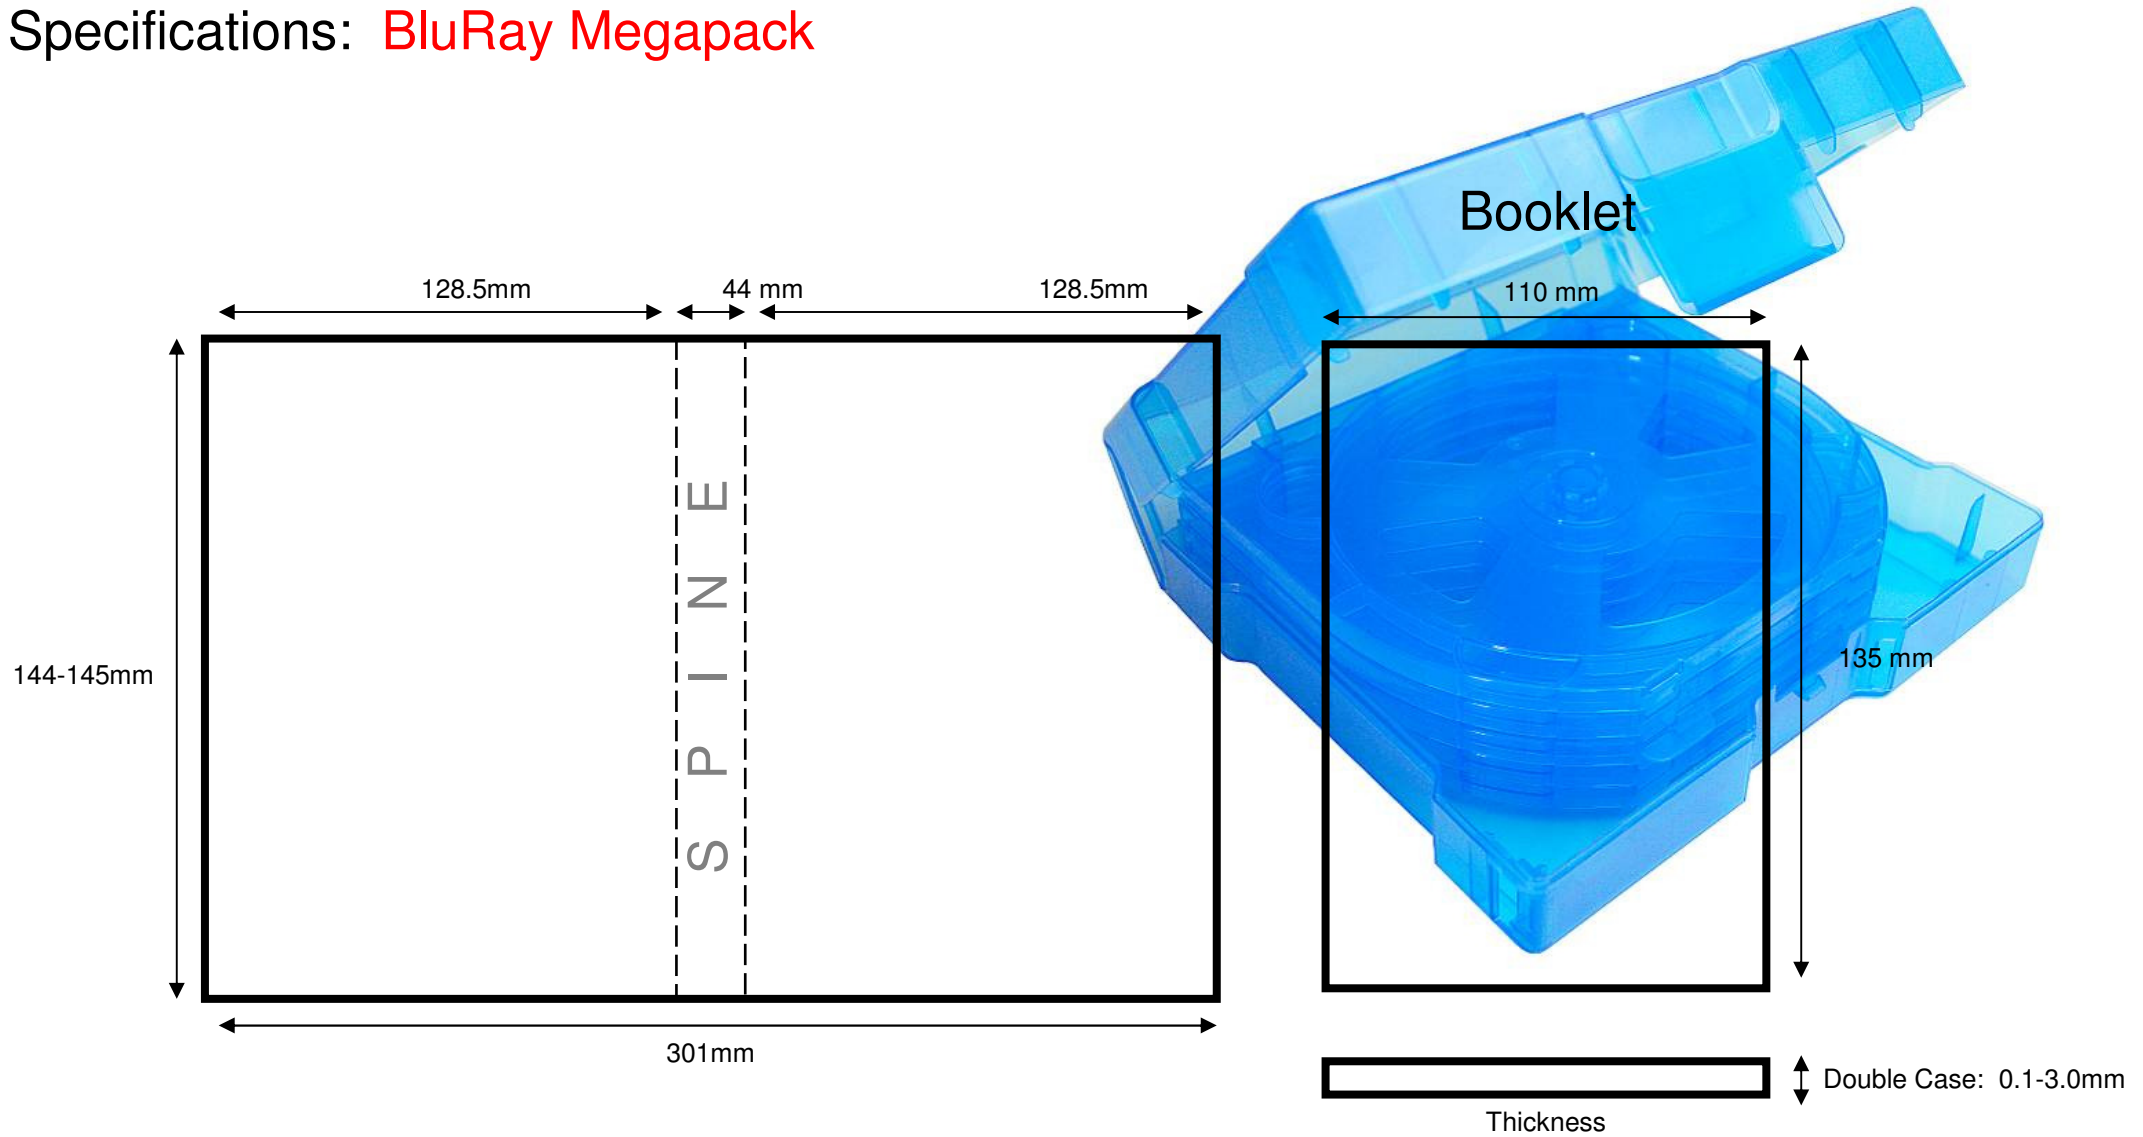

Specifications: BluRay Megapack

It is recommended that inlay cards are cut to the lower limit.
Booklet weight should be no more than 63g